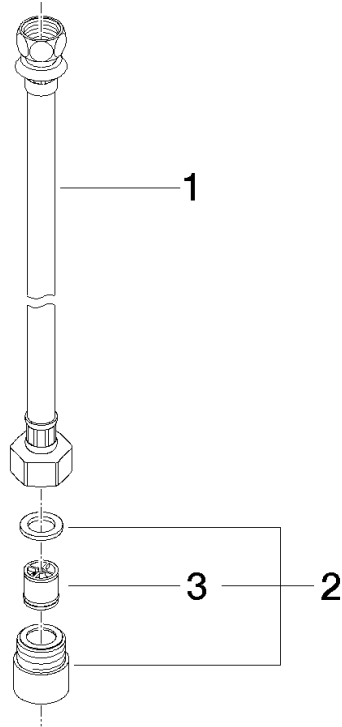

## High pressure hose 1/2" x 3/8" x 500 mm -

---

IMO

12 505 970 90

Fits: IMO, LULU, MADISON, MEM, TARA,  
CL.1, LISSÉ, VAIA, META, CYO

High pressure hose 1/2" x 3/8" x 500 mm -

---

IMO

12 505 970 90

NOTE:only for electro-plated finishes.

High pressure hose 1/2" x 3/8" x 500 mm -

---

IMO

12 505 970 90

12 505 970 90

### Spare parts list

No.	Item Number	Name	Quantity used	Delivery time
1	12 506 970 90	High pressure hoses -	1	2
2	04 24 03 024 01 90	nipple	1	2
3	90 23 01 040 00 90	back-flow preventer	1	2